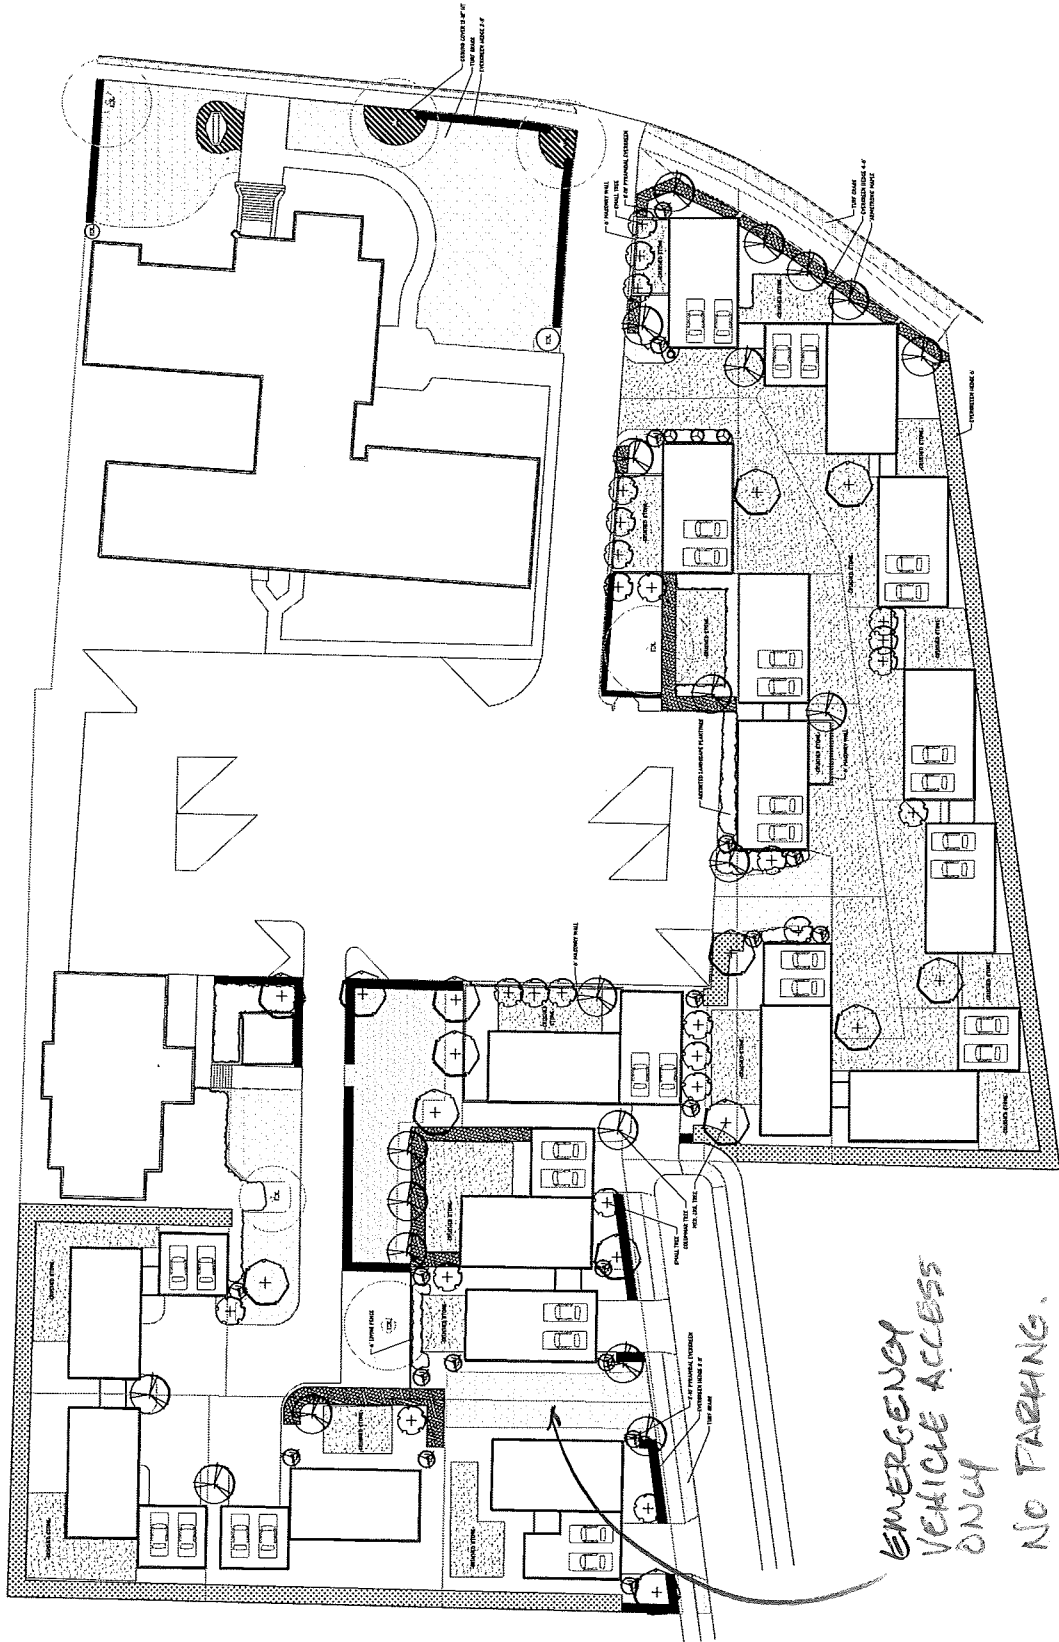

LANDSCAPE CONCEPT  
FOR  
ROCK SPRINGS PROJECT

HEDGEWOOD  
IN THE GARDEN

Date: 03/28/17  
Type: Landscape Concept  
Designer: MARK DOHRAS  
Scale: 1" = 50'-0"  
Sheet: 1 of 1

EMERGENCY  
VEHICLE ACCESS  
ONLY  
NO PARKING.  
GATED?